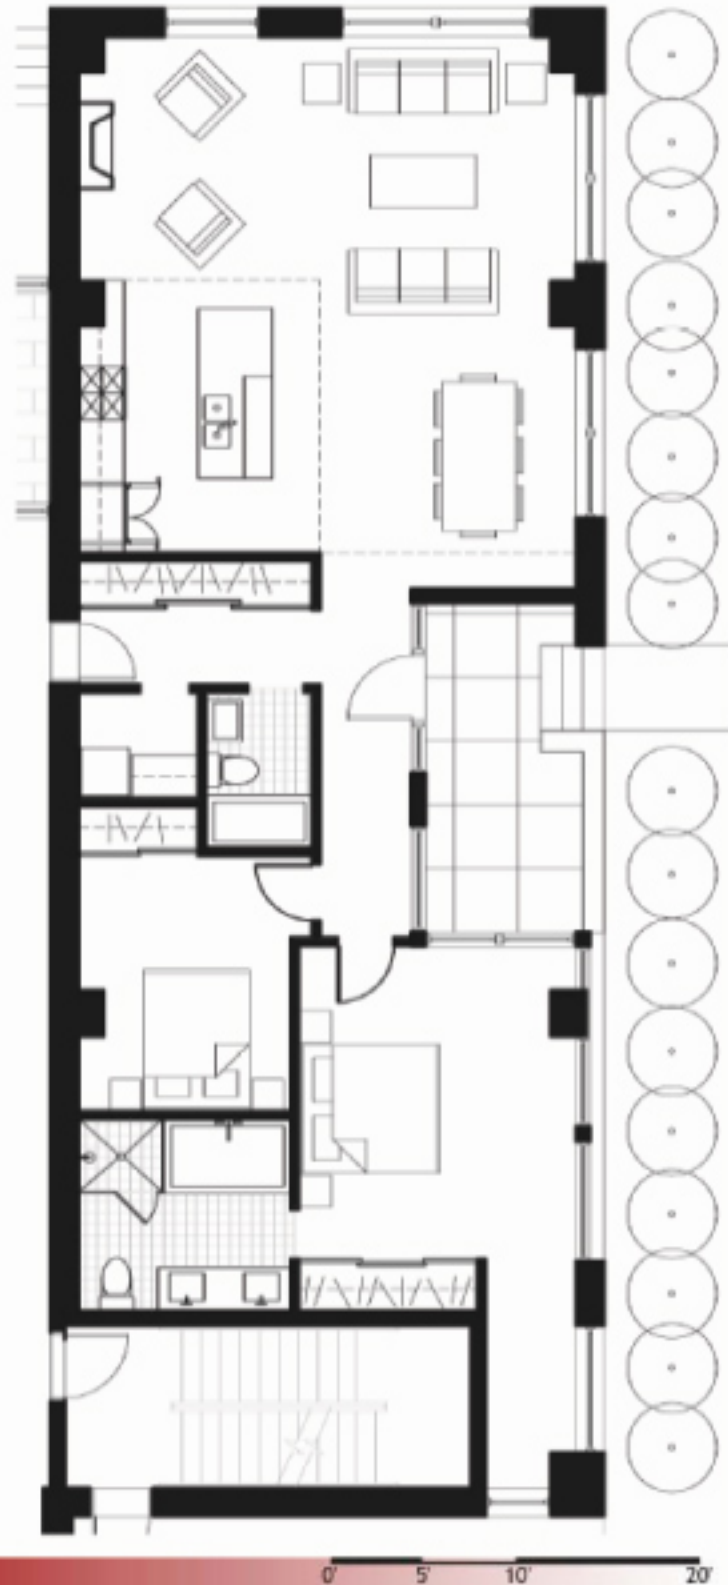

## Rent at the Edgewater!

In the Heart of the Lakes area and Uptown. Close to recreation, entertainment and fine dining. This is a New, State of the art construction, never occupied, 1350 sq ft +/-, condo.

### Edgewater Turn – Key Suite

#### Finishes Include:

- Professionally designed by Domain Architecture
- Never occupied
- True hard wood floors through out
- Mahogany entry and interior doors
- Custom 3 tiered walnut cabinets
- Honed black countertops and island
- Wolf range
- Sub Zero wood paneled refrigerator
- Bosh dishwasher
- Double bowl Blanco sink
- Luminescent mosaic tile back splash
- Fireplace
- Mahogany trimmed transom windows above bedroom and bath.
- Tea for two Kohler soaking tub
- Custom designed double vanity with under mounted porcelain basins.
- Dual flush toilets
- Beautiful 24" X 12 tile set in a running pattern and 1" X 2"
- 2 parking stalls included

# SUITE 1D

1,290 S.F.

95 S.F. Terrace

1,385 TOTAL S.F.